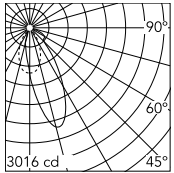

Physical

Colour	White/Aluminium
Trim	No
Orientation	Fixed
Recessed depth (mm)	290
Net weight (kg)	1.01
IP internal	20
IP external	44

Download

[Mounting instructions](#)  PDF

Photometric Files

[LDT / IES](#)  ZIP

Technical Drawings

[3D](#)  ZIP

Schematic light drawing

Beam Angle: 34°

h(m)	E(lx)	D(m)
1	2696	0.67
2	674	1.35
3	300	2.02
4	168	2.69
5	108	3.37

Photometric

Lighting type	Indirect, Direct
Light distribution	Asymmetric
CCT (K)	4000
CRI>	90
Beam angle C0-180 (°)	36
Beam angle C90-270 (°)	51
Extreme cut off	No