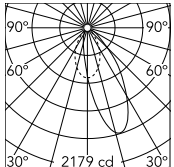

Physical

Colour	White/White
Trim	No
Orientation	Fixed
Recessed depth (mm)	290
Net weight (kg)	1.01
IP internal	20
IP external	44

Download

Mounting instructions [↓ PDF](#)

Photometric Files

LDT / IES [↓ ZIP](#)

Technical Drawings

2D [↓ ZIP](#)

3D [↓ ZIP](#)

Schematic light drawing

Beam Angle: 36°

h(m)	E(lx)	D(m)
1	2179	0.74
2	545	1.48
3	242	2.22
4	136	2.95
5	87	3.69

Luminous flux luminaire
1845 lm (EXTREME CUT OFF)