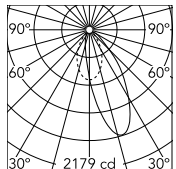

### Physical

Colour	White/White
Trim	No
Orientation	Fixed
Recessed depth (mm)	290
Net weight (kg)	1.01
IP internal	20
IP external	44

### Photometric Files

LDT / IES [↓ ZIP](#)

### Technical Drawings

2D [↓ ZIP](#)

3D [↓ ZIP](#)

## Schematic light drawing

Beam Angle: 36°

h(m)	E(lx)	D(m)
1	2179	0.74
2	545	1.48
3	242	2.22
4	136	2.95
5	87	3.69

Luminous flux Luminaire  
1845 lm (EXTREME CUT OFF)