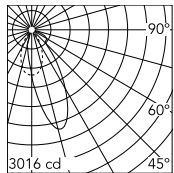

Physical

Colour	Black/Aluminium
Trim	No
Orientation	Fixed
Recessed depth (mm)	290
Net weight (kg)	1.01
IP internal	20
IP external	44

Download

Mounting instructions [↓ PDF](#)

Photometric Files

LDT / IES [↓ ZIP](#)

Technical Drawings

2D [↓ ZIP](#)

3D [↓ ZIP](#)

Schematic light drawing

Beam Angle: 34°

h(m)	E(lx)	D(m)
1	2696	0.67
2	674	1.35
3	300	2.02
4	168	2.69
5	108	3.37

Luminous flux luminaire
1989 lm (EXTREME CUT OFF)