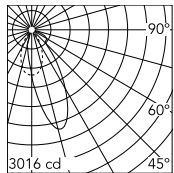

Physical

Colour	Black/Aluminium
Trim	No
Orientation	Fixed
Recessed depth (mm)	290
Net weight (kg)	1.01
IP internal	20
IP external	44

Download

[Mounting instructions](#)  PDF

Photometric Files

[LDT / IES](#)  ZIP

Technical Drawings

[3D](#)  ZIP

Schematic light drawing

Beam Angle: 34°

h(m)	E(lx)	D(m)
1	2696	0.67
2	674	1.35
3	300	2.02
4	168	2.69
5	108	3.37

Photometric

Lighting type	Indirect, Direct
Light distribution	Asymmetric
CCT (K)	4000
CRI>	90
Beam angle C0-180 (°)	36
Beam angle C90-270 (°)	51
Extreme cut off	No