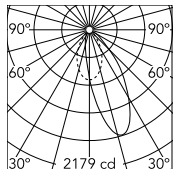

### Photometric Files

LDT / IES [↓ ZIP](#)

### Technical Drawings

2D [↓ ZIP](#)

3D [↓ ZIP](#)

## Schematic light drawing

Beam Angle: 36°

h(m)	E(lx)	D(m)
1	2179	0.74
2	545	1.48
3	242	2.22
4	136	2.95
5	87	3.69

Luminous flux luminaire  
1845 lm (EXTREME CUT OFF)