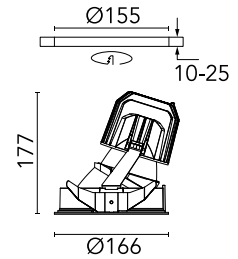

Recessed luminaire with LED light source. Remote 220/240V power supply included.

Are you a professional and your project needs consulting and support?

[BOOK AN APPOINTMENT](#)