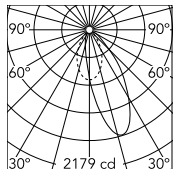

Physical

Colour	Black/White
Trim	No
Orientation	Fixed
Recessed depth (mm)	290
Net weight (kg)	1.01
IP internal	20
IP external	44

Download

[Mounting instructions](#)  PDF

Photometric Files

[LDT / IES](#)  ZIP

Technical Drawings

[2D](#)  ZIP

[3D](#)  ZIP

Schematic light drawing

Beam Angle: 36°

h(m)	E(lx)	D(m)
1	2179	0.74
2	545	1.48
3	242	2.22
4	136	2.95
5	87	3.69

Luminous flux luminaire
1845 lm (EXTREME CUT OFF)

Photometric