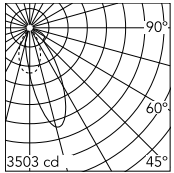

### Physical

Colour	White/Aluminium
Trim	No
Orientation	Fixed
Recessed depth (mm)	290
Net weight (kg)	1.01
IP internal	20
IP external	44

### Photometric Files

LDT / IES [↓ ZIP](#)

### Technical Drawings

2D [↓ ZIP](#)

3D [↓ ZIP](#)

## Schematic light drawing

Beam Angle: 34°

h(m)	E(lx)	D(m)
1	3131	0.67
2	783	1.35
3	348	2.02
4	196	2.69
5	125	3.37

Luminous flux luminaire  
2310 lm (EXTREME CUT OFF)