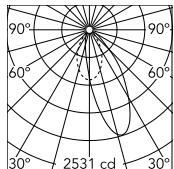

Physical

Colour	White/White
Trim	No
Orientation	Fixed
Recessed depth (mm)	290
Net weight (kg)	1.01
IP internal	20
IP external	44

Photometric Files

LDT / IES [↓ ZIP](#)

Technical Drawings

2D [↓ ZIP](#)

3D [↓ ZIP](#)

Schematic light drawing

Beam Angle: 36°

h(m)	E(lx)	D(m)
1	2531	0.74
2	633	1.48
3	281	2.22
4	158	2.95
5	101	3.69

Luminous flux luminaire
2142 lm (EXTREME CUT OFF)

Photometric

Lighting type	Indirect, Direct
Light distribution	Asymmetric
CCT (K)	3000
CRI>	80
Beam angle C0-180 (°)	36
Beam angle C90-270 (°)	51
Extreme cut off	No