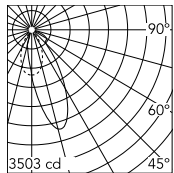

Physical

Colour	Black/Aluminium
Trim	No
Orientation	Fixed
Recessed depth (mm)	290
Net weight (kg)	1.01
IP internal	20
IP external	44

Download

Mounting instructions [↓ PDF](#)

Photometric Files

LDT / IES [↓ ZIP](#)

Technical Drawings

2D [↓ ZIP](#)

3D [↓ ZIP](#)

Schematic light drawing

Beam Angle: 34°

h(m)	E(lx)	D(m)
1	3131	0.67
2	783	1.35
3	348	2.02
4	196	2.69
5	125	3.37

Luminous flux luminaire
2310 lm (EXTREME CUT OFF)