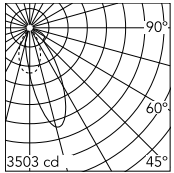

Physical

Colour	Black/Aluminium
Trim	No
Orientation	Fixed
Recessed depth (mm)	290
Net weight (kg)	1.01
IP internal	20
IP external	44

Download

[Mounting instructions](#)  PDF

Photometric Files

[LDT / IES](#)  ZIP

Technical Drawings

[2D](#)  ZIP

[3D](#)  ZIP

Schematic light drawing

Beam Angle: 34°

h(m)	E(lx)	D(m)
1	3131	0.67
2	783	1.35
3	348	2.02
4	196	2.69
5	125	3.37

Photometric

Lighting type	Indirect, Direct
Light distribution	Asymmetric
CCT (K)	3000
CRI>	80
Beam angle C0-180 (°)	36
Beam angle C90-270 (°)	51
Extreme cut off	No