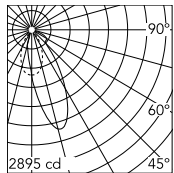

### Technical Drawings

2D [↓ ZIP](#)

3D [↓ ZIP](#)

[Bim](#) [↓ ZIP](#)

## Schematic light drawing

Beam Angle: 34°

h(m)	E(lx)	D(m)
1	2588	0.67
2	647	1.35
3	288	2.02
4	162	2.69
5	104	3.37

### Photometric

Lighting type	Indirect, Direct
Light distribution	Asymmetric
CCT (K)	3000
CRI>	90
Beam angle C0-180 (°)	36
Beam angle C90-270 (°)	51