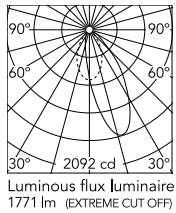

Physical

Colour	White/White
Trim	No
Orientation	Fixed
Recessed depth (mm)	290
Net weight (kg)	1.01
IP internal	20
IP external	44

Download

Mounting instructions [↓ PDF](#)

Photometric Files

LDT / IES [↓ ZIP](#)

Technical Drawings

2D [↓ ZIP](#)

3D [↓ ZIP](#)

[Bim](#) [↓ ZIP](#)

Schematic light drawing

Beam Angle: 36°

h(m)	E(lx)	D(m)
1	2092	0.74
2	523	1.48
3	232	2.22
4	131	2.95
5	84	3.69

Photometric