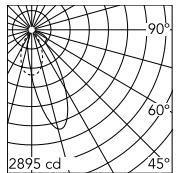

Physical

Colour	Black/Aluminium
Trim	No
Orientation	Fixed
Recessed depth (mm)	290
Net weight (kg)	1.01
IP internal	20
IP external	44

Download

[Mounting instructions](#)  PDF

Photometric Files

[LDT / IES](#)  ZIP

Technical Drawings

[2D](#)  ZIP

[3D](#)  ZIP

[Bim](#)  ZIP

Schematic light drawing

Photometric

Lighting type	Indirect, Direct
Light distribution	Asymmetric
CCT (K)	3000
CRI>	90
Beam angle C0-180 (°)	36
Beam angle C90-270 (°)	51