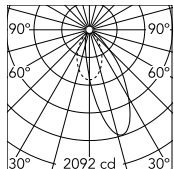

Physical

Colour	Black/White
Trim	No
Orientation	Fixed
Recessed depth (mm)	290
Net weight (kg)	1.01
IP internal	20
IP external	44

Download

Mounting instructions [↓ PDF](#)

Photometric Files

LDT / IES [↓ ZIP](#)

Technical Drawings

2D [↓ ZIP](#)

3D [↓ ZIP](#)

[Bim](#) [↓ ZIP](#)

Schematic light drawing

Beam Angle: 36°

h(m)	E(lx)	D(m)
1	2092	0.74
2	523	1.48
3	232	2.22
4	131	2.95
5	84	3.69

Luminous flux Luminaire
1771 lm (EXTREME CUT OFF)