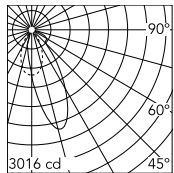

### Technical Drawings

[2D](#)  ZIP

[3D](#)  ZIP

[Bim](#)  ZIP

## Schematic light drawing

Beam Angle:	34°	
h(m)	E(lx)	D(m)
1	2696	0.67
2	674	1.35
3	300	2.02
4	168	2.69
5	108	3.37

Luminous flux luminaire  
1989 lm (EXTREME CUT OFF)

### Photometric

Lighting type	Indirect, Direct
Light distribution	Asymmetric
CCT (K)	4000
CRI>	90
Beam angle C0-180 (°)	36
Beam angle C90-270 (°)	51