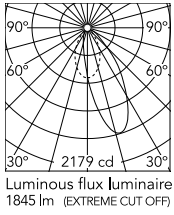

Physical

Colour	White/White
Trim	No
Orientation	Fixed
Recessed depth (mm)	290
Net weight (kg)	1.01
IP internal	20
IP external	44

Download

Mounting instructions [↓ PDF](#)

Photometric Files

LDT / IES [↓ ZIP](#)

Technical Drawings

2D [↓ ZIP](#)

3D [↓ ZIP](#)

[Bim](#) [↓ ZIP](#)

Schematic light drawing

Beam Angle:	36°		
h(m)	E(lx)	D(m)	
1	2179	0.74	
2	545	1.48	
3	242	2.22	
4	136	2.95	
5	87	3.69	

Photometric

Lighting type	Indirect, Direct
Light distribution	Asymmetric
CCT (K)	4000
CRI>	90
Beam angle C0-180 (°)	36
Beam angle C90-270 (°)	51