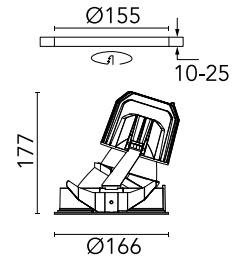

Recessed luminaire with LED light source. Remote 220/240V power supply included.

Are you a professional and your project needs consulting and support?

[BOOK AN APPOINTMENT](#)