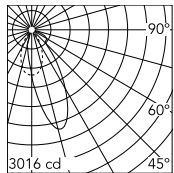

### Technical Drawings

[2D](#)  ZIP

[3D](#)  ZIP

[Bim](#)  ZIP

## Schematic light drawing

Beam Angle: 34°

h(m)	E(lx)	D(m)
1	2696	0.67
2	674	1.35
3	300	2.02
4	168	2.69
5	108	3.37

Luminous flux luminaire  
1989 lm (EXTREME CUT OFF)

### Photometric

Lighting type	Indirect, Direct
Light distribution	Asymmetric
CCT (K)	4000
CRI>	90
Beam angle C0-180 (°)	36
Beam angle C90-270 (°)	51