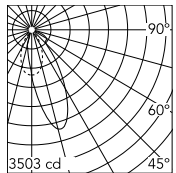

Physical

Colour	White/Aluminium
Trim	No
Orientation	Fixed
Recessed depth (mm)	290
Net weight (kg)	1.01
IP internal	20
IP external	44

Download

Mounting instructions [↓ PDF](#)

Photometric Files

LDT / IES [↓ ZIP](#)

Technical Drawings

2D [↓ ZIP](#)

3D [↓ ZIP](#)

[Bim](#) [↓ ZIP](#)

Schematic light drawing

Beam Angle: 34°

h(m)	E(lx)	D(m)
1	3131	0.67
2	783	1.35
3	348	2.02
4	196	2.69
5	125	3.37

Photometric