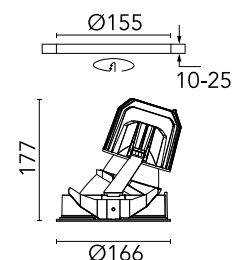

Recessed luminaire with LED light source. Remote 220/240V power supply included.

Are you a professional and your project needs consulting and support?

[BOOK AN APPOINTMENT](#)