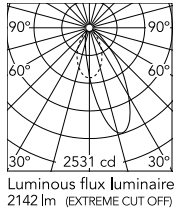

Physical

Colour	White/White
Trim	No
Orientation	Fixed
Recessed depth (mm)	290
Net weight (kg)	1.01
IP internal	20
IP external	44

Download

Mounting instructions [↓ PDF](#)

Photometric Files

LDT / IES [↓ ZIP](#)

Technical Drawings

2D [↓ ZIP](#)

3D [↓ ZIP](#)

[Bim](#) [↓ ZIP](#)

Schematic light drawing

Beam Angle:	36°		
h(m)	E(lx)	D(m)	
1	2531	0.74	
2	633	1.48	
3	281	2.22	
4	158	2.95	
5	101	3.69	

Photometric

Lighting type	Indirect, Direct
Light distribution	Asymmetric
CCT (K)	3000
CRI>	80
Beam angle C0-180 (°)	36
Beam angle C90-270 (°)	51