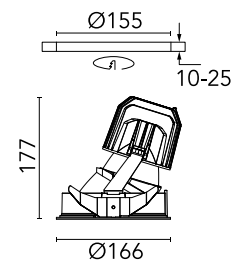

Recessed luminaire with LED light source. Remote 220/240V power supply included.

Are you a professional and your project needs consulting and support?

[BOOK AN APPOINTMENT](#)