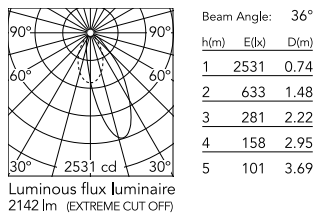

Physical

Colour	Black/White
Trim	No
Orientation	Fixed
Recessed depth (mm)	290
Net weight (kg)	1.01
IP internal	20
IP external	44

Download

Mounting instructions [↓ PDF](#)

Photometric Files

LDT / IES [↓ ZIP](#)

Technical Drawings

2D [↓ ZIP](#)

3D [↓ ZIP](#)

[Bim](#) [↓ ZIP](#)

Schematic light drawing

Photometric

Lighting type	Indirect, Direct
Light distribution	Asymmetric
CCT (K)	3000
CRI>	80
Beam angle C0-180 (°)	36
Beam angle C90-270 (°)	51