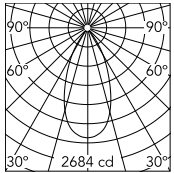

Physical

Colour	White/Aluminium
Trim	No
Orientation	Fixed
Recessed depth (mm)	277
Net weight (kg)	0.98
IP internal	20
IP external	44

Download

Mounting instructions [↓ PDF](#)

Photometric Files

LDT / IES [↓ ZIP](#)

Technical Drawings

2D [↓ ZIP](#)

3D [↓ ZIP](#)

[Bim](#) [↓ ZIP](#)

Schematic light drawing

Beam Angle: 47°

h(m)	E(lx)	D(m)
1	2684	0.86
2	671	1.73
3	298	2.59
4	168	3.46
5	107	4.32

Luminous flux luminaire
1755 lm (EXTREME CUT OFF)