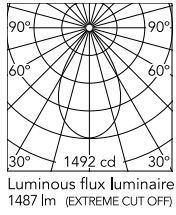

### Physical

Colour	White/White
Trim	No
Orientation	Fixed
Recessed depth (mm)	277
Net weight (kg)	0.98
IP internal	20
IP external	44

### Photometric Files

LDT / IES [↓ ZIP](#)

### Technical Drawings

2D [↓ ZIP](#)

3D [↓ ZIP](#)

## Schematic light drawing

Beam Angle: 62°

h(m)	E(lx)	D(m)
1	1492	1.19
2	373	2.39
3	166	3.58
4	93	4.77
5	60	5.97