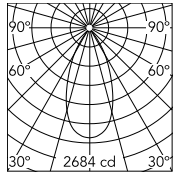

Physical

Colour	Black/Aluminium
Trim	No
Orientation	Fixed
Recessed depth (mm)	277
Net weight (kg)	0.98
IP internal	20
IP external	44

Download

Mounting instructions [↓ PDF](#)

Photometric Files

LDT / IES [↓ ZIP](#)

Technical Drawings

2D [↓ ZIP](#)

3D [↓ ZIP](#)

[Bim](#) [↓ ZIP](#)

Schematic light drawing

Photometric

Lighting type	Direct
Light distribution	Symmetric
CCT (K)	3000
CRI>	90
Beam angle C0-180 (°)	62
Beam angle C90-270 (°)	62
UGR _L	<16