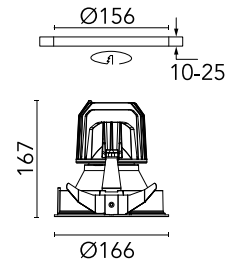

FLOS

03.6811.1BA1V Black/White

Light Supply Fixed Trim Dimmable

Designed by FLOS Architectural, 2017

LED - LED array - 29W - 1487lm - 3000K - CRI> 90 - Beam° 62

Recessed luminaire with LED light source. Remote 220/240V power supply included.

Are you a professional and your project needs consulting and support?

[BOOK AN APPOINTMENT](#)

Main specifications

Mounting	Ceiling recessed
Environments	Indoor dry location
Light source type	LED
Light sources included	Yes
LED type	LED array
Lamp category	LED
Number of lamps	1
Power (W)	29
Source flux (lm)	2910
Lumen Output (lm)	1487

Physical

Colour	Black/White
Trim	No
Orientation	Fixed
Recessed depth (mm)	277
Net weight (kg)	0.98
IP internal	20
IP external	44

Download

Mounting instructions [↓ PDF](#)

Photometric Files

LDT / IES [↓ ZIP](#)