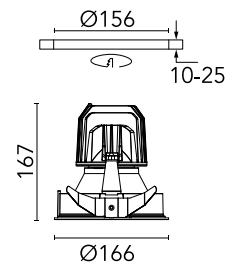

Recessed luminaire with LED light source. Remote 220/240V power supply included.

Are you a professional and your project needs consulting and support?

[BOOK AN APPOINTMENT](#)