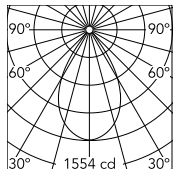

Schematic light drawing

Luminous flux luminaire
1549 lm (EXTREME CUT OFF)

Photometric

Lighting type	Direct
Light distribution	Symmetric
CCT (K)	4000
CRI>	90
Beam angle C0-180 (°)	62
Beam angle C90-270 (°)	62
Extreme cut off	No

Electrical

Insulation class	II
Frequency (Hz)	50/60
Main voltage (Vac)	220-240
Power supply	Remote included
Dimmable	Yes
Power supply type	Dimmable DALI 2