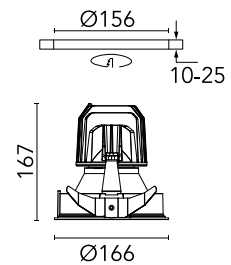

Recessed luminaire with LED light source. Remote 220/240V power supply included.

Are you a professional and your project needs consulting and support?

[BOOK AN APPOINTMENT](#)