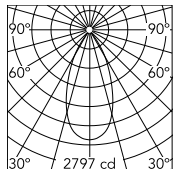

Physical

Colour	Black/Aluminium
Trim	No
Orientation	Fixed
Recessed depth (mm)	277
Net weight (kg)	0.98
IP internal	20
IP external	44

Download

Mounting instructions [↓ PDF](#)

Photometric Files

LDT / IES [↓ ZIP](#)

Technical Drawings

2D [↓ ZIP](#)

3D [↓ ZIP](#)

[🔒 Bim](#) [↓ ZIP](#)

Schematic light drawing

Beam Angle: 47°

h(m)	E(lx)	D(m)
1	2797	0.86
2	699	1.73
3	311	2.59
4	175	3.46
5	112	4.32

Luminous flux luminaire
1828 lm (EXTREME CUT OFF)