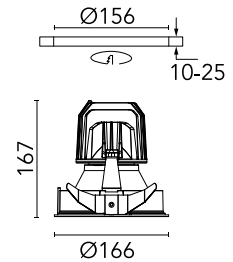

Recessed luminaire with LED light source. Remote 220/240V power supply included.

Are you a professional and your project needs consulting and support?

[BOOK AN APPOINTMENT](#)