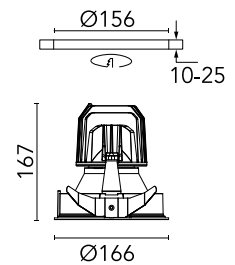

Recessed luminaire with LED light source. Remote 220/240V power supply included.

Are you a professional and your project needs consulting and support?

[BOOK AN APPOINTMENT](#)