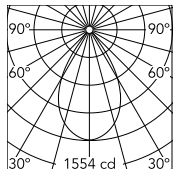

### Physical

Colour	Black/White
Trim	No
Orientation	Fixed
Recessed depth (mm)	277
Net weight (kg)	0.98
IP internal	20
IP external	44

### Photometric Files

LDT / IES [↓ ZIP](#)

### Technical Drawings

2D [↓ ZIP](#)

3D [↓ ZIP](#)

## Schematic light drawing

Beam Angle: 62°

h(m)	E(lx)	D(m)
1	1554	1.19
2	389	2.39
3	173	3.58
4	97	4.77
5	62	5.97

Luminous flux luminaire  
1549 lm (EXTREME CUT OFF)