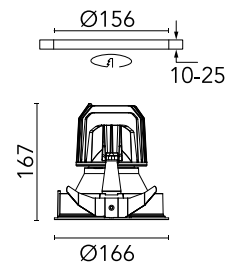

Recessed luminaire with LED light source. Remote 220/240V power supply included.

Are you a professional and your project needs consulting and support?

[BOOK AN APPOINTMENT](#)