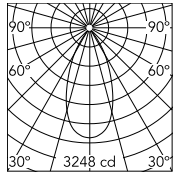

Physical

Colour	White/Aluminium
Trim	No
Orientation	Fixed
Recessed depth (mm)	277
Net weight (kg)	0.98
IP internal	20
IP external	44

Download

Mounting instructions [↓ PDF](#)

Photometric Files

LDT / IES [↓ ZIP](#)

Technical Drawings

2D [↓ ZIP](#)

3D [↓ ZIP](#)

[Bim](#) [↓ ZIP](#)

Schematic light drawing

Beam Angle: 47°

h(m)	E(lx)	D(m)
1	3248	0.86
2	812	1.73
3	361	2.59
4	203	3.46
5	130	4.32

Luminous flux luminaire
2123 lm (EXTREME CUT OFF)