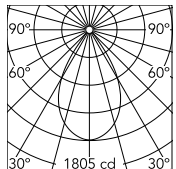

Physical

Colour	White/White
Trim	No
Orientation	Fixed
Recessed depth (mm)	277
Net weight (kg)	0.98
IP internal	20
IP external	44

Schematic light drawing

Beam Angle: 62°

h(m)	E(lx)	D(m)
1	1805	1.19
2	451	2.39
3	201	3.58
4	113	4.77
5	72	5.97

Luminous flux luminaire
1799 lm (EXTREME CUT OFF)

Photometric

Lighting type	Direct
Light distribution	Symmetric
CCT (K)	3000
CRI>	80
Beam angle C0-180 (°)	62
Beam angle C90-270 (°)	62
Extreme cut off	No