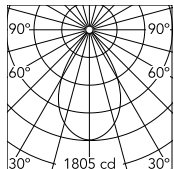

Physical

Colour	White/White
Trim	No
Orientation	Fixed
Recessed depth (mm)	277
Net weight (kg)	0.98
IP internal	20
IP external	44

Download

Mounting instructions [↓ PDF](#)

Photometric Files

LDT / IES [↓ ZIP](#)

Technical Drawings

2D [↓ ZIP](#)

3D [↓ ZIP](#)

Schematic light drawing

Beam Angle: 62°

h(m)	E(lx)	D(m)
1	1805	1.19
2	451	2.39
3	201	3.58
4	113	4.77
5	72	5.97

Luminous flux luminaire
1799 lm (EXTREME CUT OFF)