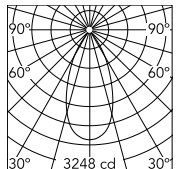

Physical

Colour	Black/Aluminium
Trim	No
Orientation	Fixed
Recessed depth (mm)	277
Net weight (kg)	0.98
IP internal	20
IP external	44

Download

Mounting instructions [↓ PDF](#)

Photometric Files

LDT / IES [↓ ZIP](#)

Technical Drawings

2D [↓ ZIP](#)

3D [↓ ZIP](#)

[Bim](#) [↓ ZIP](#)

Schematic light drawing

Beam Angle: 47°

h(m)	E(lx)	D(m)
1	3248	0.86
2	812	1.73
3	361	2.59
4	203	3.46
5	130	4.32

Luminous flux luminaire
2123 lm (EXTREME CUT OFF)