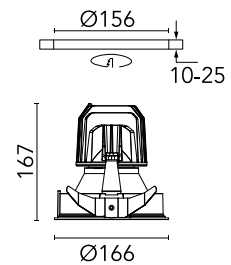

LED - LED array - 29W - 1799lm - 3000K - CRI> 80 - Beam° 62

Recessed luminaire with LED light source. Remote 220/240V power supply included.

Are you a professional and your project needs consulting and support?

[BOOK AN APPOINTMENT](#)