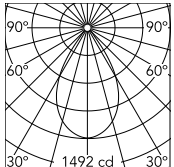

Physical

Colour	White/White
Trim	No
Orientation	Fixed
Recessed depth (mm)	277
Net weight (kg)	0.98
IP internal	20
IP external	44

Download

Mounting instructions [↓ PDF](#)

Photometric Files

LDT / IES [↓ ZIP](#)

Technical Drawings

2D [↓ ZIP](#)

3D [↓ ZIP](#)

[Bim](#) [↓ ZIP](#)

Schematic light drawing

Beam Angle: 62°

h(m)	E(lx)	D(m)
1	1492	1.19
2	373	2.39
3	166	3.58
4	93	4.77
5	60	5.97

Luminous flux luminaire
1487 lm (EXTREME CUT OFF)