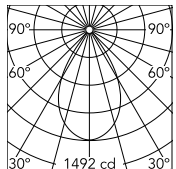

Physical

Colour	Black/White
Trim	No
Orientation	Fixed
Recessed depth (mm)	277
Net weight (kg)	0.98
IP internal	20
IP external	44

Download

Mounting instructions [↓ PDF](#)

Photometric Files

LDT / IES [↓ ZIP](#)

Technical Drawings

2D [↓ ZIP](#)

3D [↓ ZIP](#)

[Bim](#) [↓ ZIP](#)

Schematic light drawing

Beam Angle: 62°

h(m)	E(lx)	D(m)
1	1492	1.19
2	373	2.39
3	166	3.58
4	93	4.77
5	60	5.97

Luminous flux luminaire
1487 lm (EXTREME CUT OFF)