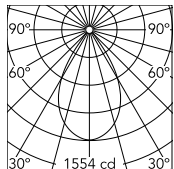

Physical

Colour	White/White
Trim	No
Orientation	Fixed
Recessed depth (mm)	277
Net weight (kg)	0.98
IP internal	20
IP external	44

Download

Mounting instructions [↓ PDF](#)

Photometric Files

LDT / IES [↓ ZIP](#)

Technical Drawings

2D [↓ ZIP](#)

3D [↓ ZIP](#)

[Bim](#) [↓ ZIP](#)

Schematic light drawing

Luminous flux luminaire
1549 lm (EXTREME CUT OFF)

Photometric

Lighting type	Direct
Light distribution	Symmetric
CCT (K)	4000
CRI>	90
Beam angle C0-180 (°)	62
Beam angle C90-270 (°)	62
UGR _L	<19