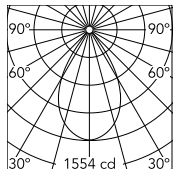

Physical

Colour	Black/White
Trim	No
Orientation	Fixed
Recessed depth (mm)	277
Net weight (kg)	0.98
IP internal	20
IP external	44

Download

Mounting instructions [↓ PDF](#)

Photometric Files

LDT / IES [↓ ZIP](#)

Technical Drawings

2D [↓ ZIP](#)

3D [↓ ZIP](#)

[Bim](#) [↓ ZIP](#)

Schematic light drawing

Beam Angle: 62°

h(m)	E(lx)	D(m)
1	1554	1.19
2	389	2.39
3	173	3.58
4	97	4.77
5	62	5.97

Luminous flux luminaire
1549 lm (EXTREME CUT OFF)