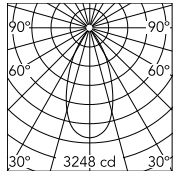

Physical

Colour	White/Aluminium
Trim	No
Orientation	Fixed
Recessed depth (mm)	277
Net weight (kg)	0.98
IP internal	20
IP external	44

Download

Mounting instructions [↓ PDF](#)

Photometric Files

LDT / IES [↓ ZIP](#)

Technical Drawings

2D [↓ ZIP](#)

3D [↓ ZIP](#)

[Bim](#) [↓ ZIP](#)

Schematic light drawing

Beam Angle: 47°

h(m)	E(lx)	D(m)
1	3248	0.86
2	812	1.73
3	361	2.59
4	203	3.46
5	130	4.32

Luminous flux Luminaire
2123 lm (EXTREME CUT OFF)