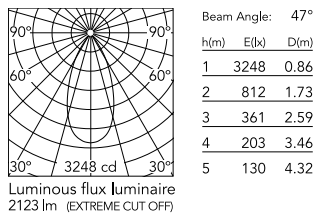

Physical

Colour	Black/Aluminium
Trim	No
Orientation	Fixed
Recessed depth (mm)	277
Net weight (kg)	0.98
IP internal	20
IP external	44

Download

Mounting instructions [↓ PDF](#)

Photometric Files

LDT / IES [↓ ZIP](#)

Technical Drawings

2D [↓ ZIP](#)

3D [↓ ZIP](#)

[Bim](#) [↓ ZIP](#)

Schematic light drawing

Photometric

Lighting type	Direct
Light distribution	Symmetric
CCT (K)	3000
CRI>	80
Beam angle C0-180 (°)	62
Beam angle C90-270 (°)	62
UGR _L	<16