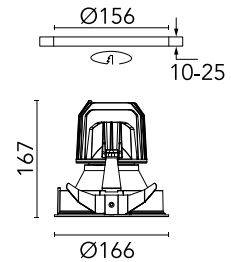

Recessed luminaire with LED light source. Remote 220/240V power supply included.

Are you a professional and your project needs consulting and support?

[BOOK AN APPOINTMENT](#)