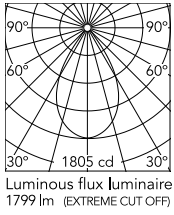

Physical

Colour	Black/White
Trim	No
Orientation	Fixed
Recessed depth (mm)	277
Net weight (kg)	0.98
IP internal	20
IP external	44

Download

Mounting instructions [↓ PDF](#)

Photometric Files

LDT / IES [↓ ZIP](#)

Technical Drawings

2D [↓ ZIP](#)

3D [↓ ZIP](#)

[Bim](#) [↓ ZIP](#)

Schematic light drawing

Beam Angle:	62°	
h(m)	E(lx)	D(m)
1	1805	1.19
2	451	2.39
3	201	3.58
4	113	4.77
5	72	5.97

Photometric

Lighting type	Direct
Light distribution	Symmetric
CCT (K)	3000
CRI>	80
Beam angle C0-180 (°)	62
Beam angle C90-270 (°)	62