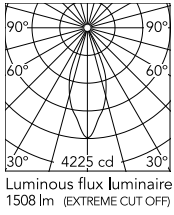

Physical

Colour	White
Trim	No
Orientation	Adjustable
Rotation (°)	355
Longitudinal tilting (°)	35
Recessed depth (mm)	239
Net weight (kg)	1.01
IP internal	20
IP external	23

Download

[Mounting instructions](#)

[↓ PDF](#)

Schematic light drawing

Photometric

Lighting type	Direct
Light distribution	Symmetric
CCT (K)	3000
CRI>	90
Beam angle C0-180 (°)	39
Beam angle C90-270 (°)	39
Extreme cut off	No

Electrical

Insulation class	II
Frequency (Hz)	50/60
Main voltage (Vac)	220-240
Power supply	Remote included
Dimmable	Yes
Power supply type	Dimmable DALI 2