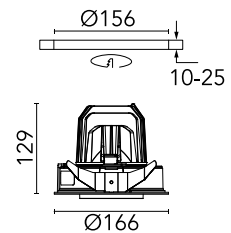

Recessed luminaire with LED light source. Remote 220/240V power supply included.

Are you a professional and your project needs consulting and support?

[BOOK AN APPOINTMENT](#)