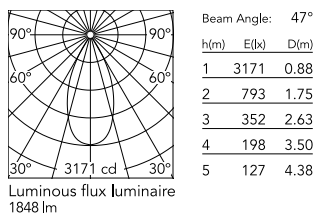

Physical

Colour	Black
Orientation	Fixed
Recessed depth (mm)	129
Spot diameter (mm)	90
Net weight (kg)	0.54
IP internal	20
IP external	54

Download

Mounting instructions [↓ PDF](#)

Photometric Files

LDT / IES [↓ ZIP](#)

Technical Drawings

2D [↓ ZIP](#)

3D [↓ ZIP](#)

[↓ ZIP](#) Bim

Schematic light drawing

Photometric

Lighting type	Direct
Light distribution	Symmetric
CCT (K)	2700
CRI>	90
McAdam steps (SDCM)	2
LED Life / Failure Ratio	L70B40 >50.000h (Tc=85°C)
Beam angle C0-180 (°)	47
Beam angle C90-270 (°)	47