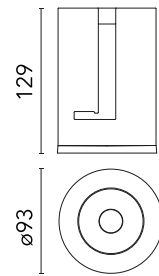

Main specifications

Mounting	Recessed
Environments	Indoor dry location
LED type	LED array
Lamp category	LED
Iicos	No
Number of heads	1
Power (W)	22
System flux (lm)	1848

Physical

Colour	Black
Orientation	Fixed
Recessed depth (mm)	129
Spot diameter (mm)	90
Net weight (kg)	0.54
IP internal	20
IP external	54

Download

Mounting instructions [↓ PDF](#)

Photometric Files

LDT / IES [↓ ZIP](#)

Technical Drawings

2D [↓ ZIP](#)

3D [↓ ZIP](#)

[↓ ZIP](#) Bim