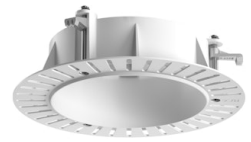

REQUIRED
Frame

08.0193.00

Installation Frame No Trim 90 Fix