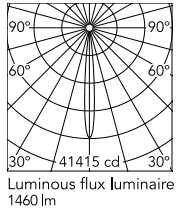

### Physical

Colour	Black
Orientation	Fixed
Recessed depth (mm)	129
Spot diameter (mm)	90
Net weight (kg)	0.54
IP internal	20
IP external	54

### Technical Drawings

2D [↓ ZIP](#)

3D [↓ ZIP](#)

[↓ ZIP](#) Bim

## Schematic light drawing