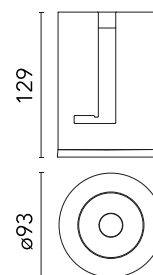

Main specifications

Mounting	Recessed
Environments	Indoor dry location
LED type	LED array
Lamp category	LED
Ilcos	No
Number of heads	1
Power (W)	18
System flux (lm)	1460

Physical

Colour	Black
Orientation	Fixed
Recessed depth (mm)	129
Spot diameter (mm)	90
Net weight (kg)	0.54
IP internal	20
IP external	54

Download

Mounting instructions [↓ PDF](#)

Photometric Files

LDT / IES [↓ ZIP](#)

Technical Drawings

2D [↓ ZIP](#)

3D [↓ ZIP](#)

[↓ ZIP](#) Bim