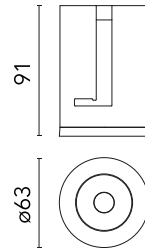

### Main specifications

Mounting	Recessed
Environments	Indoor dry location
LED type	LED array
Number of heads	1
Power (W)	15
Source flux (lm)	1402
System flux (lm)	1158
Efficacy (lm/W)	78

### Physical

Colour	Black
Orientation	Fixed
Recessed depth (mm)	See instalation frame
Spot diameter (mm)	60
Net weight (kg)	0.22
Package height (mm)	157
Package width (mm)	210
Package length (mm)	135
IP internal	20
IP external	54