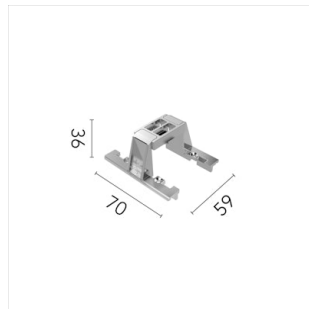

## Accessories & Power Supply

REQUIRED  
Frame

Installation

08.0512.00

Pre-installation No Trim Frame 8L  
Fix

OPTIONAL  
Accessory

Installation

08.0052.90