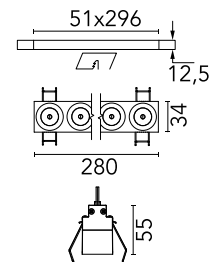

Recessed integrated luminaire with 8 LED lighting spots. Remote power supply included (220-240V).

Are you a professional and your project needs consulting and support?

[BOOK AN APPOINTMENT](#)