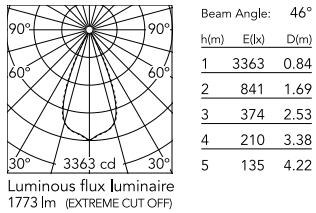

### Technical Drawings

[2D](#) ZIP

[3D](#) ZIP

[Bim](#) ZIP

## Schematic light drawing

## Photometric

Lighting type	Direct
Light distribution	Symmetric
CCT (K)	2700
CRI>	90
McAdam steps (SDCM)	3
LED Life / Failure Ratio	L80B20 >50.000h (Tc=85°C)
Beam angle C0-180 (°)	45
Beam angle C90-270 (°)	45
Extreme cut off	No
UGR <sub>L</sub>	<10