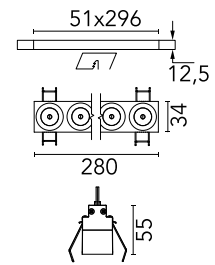

Recessed integrated luminaire with 8 LED lighting spots. Remote power supply included (220-240V).

Are you a professional and your project needs consulting and support?

[BOOK AN APPOINTMENT](#)