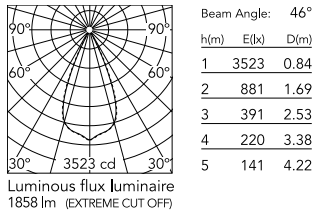

Physical

Colour	Black/Black
Trim	No
Orientation	Fixed
Recessed depth (mm)	75
Length (mm)	280
Net weight (kg)	0.50
IP internal	20
IP external	55

Download

[Mounting instructions](#) PDF

[Mounting instructions](#) PDF

Photometric Files

[LDT / IES](#) ZIP

Technical Drawings

[2D](#) ZIP

[3D](#) ZIP

[Bim](#) ZIP

Schematic light drawing

Photometric

Lighting type	Direct
Light distribution	Symmetric
CCT (K)	3000
CRI>	90
McAdam steps (SDCM)	3
LED Life / Failure Ratio	L80B20 >50.000h (Tc=85°C)
Beam angle C0-180 (°)	45
Beam angle C90-270 (°)	45
UGR _L	<10