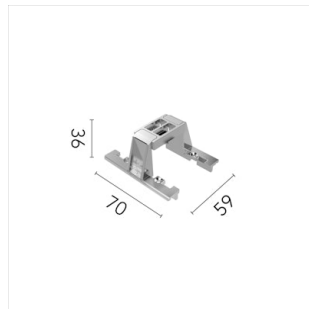

Accessories & Power Supply

REQUIRED
Frame

Installation

08.0512.00

Pre-installation No Trim Frame 8L
Fix

OPTIONAL
Accessory

Installation

08.0052.90

Accessory for mounting of No
Trim Fix continuous line.