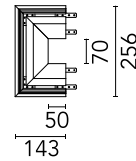

FLOS

08.8705.30 White

Light Cut Mini Endcap. Channel 70 Installation

Designed by FLOS Architectural, 2013

Structural system in aluminium to integrate in plasterboard ceilings. It allows incorporation of projectors. Channel installation consists of 1 or 2 meter profiles, double inside and outside corners. It is possible to cut the profiles to any size.

Are you a professional and your project needs consulting and support?

[BOOK AN APPOINTMENT](#)

Main specifications

Mounting	Ceiling recessed
Environments	Indoor dry location

Physical

Colour	White
Trim	No
Net weight (kg)	0.65