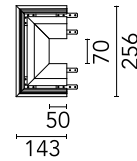

FLOS

08.8705.14 Black

Light Cut Mini Endcap. Channel 70 Installation

Designed by FLOS Architectural, 2013

Structural system in aluminium to integrate in plasterboard ceilings. It allows incorporation of projectors. Channel installation consists of 1 or 2 meter profiles, double inside and outside corners. It is possible to cut the profiles to any size.

Are you a professional and your project needs consulting and support?

[BOOK AN APPOINTMENT](#)

Main specifications

Mounting	Ceiling recessed
Environments	Indoor dry location

Physical

Colour	Black
Trim	No
Net weight (kg)	0.65