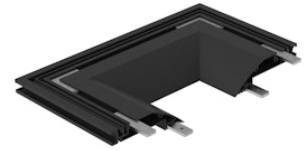

FLOS

08.8705.14 Black

Light Cut Mini Endcap. Channel 70 Installation

Designed by FLOS Architectural, 2013

Structural system in aluminium to integrate in plasterboard ceilings. It allows incorporation of projectors. Channel installation consists of 1 or 2 meter profiles, double inside and outside corners. It is possible to cut the profiles to any size.

Are you a professional and your project needs consulting and support?

[BOOK AN APPOINTMENT](#)

Main specifications

Mounting	Ceiling recessed
Environments	Indoor dry location

Physical

Colour	Black
Trim	No
Net weight (kg)	0.65