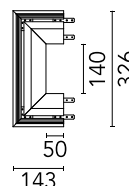

FLOS

08.8706.30 White

Light Cut Mini Endcap. Channel 140 Installation

Designed by FLOS Architectural, 2013

Structural system in aluminium to integrate in plasterboard ceilings. It allows incorporation of projectors. Channel installation consists of 1 or 2 meter profiles, double inside and outside corners. It is possible to cut the profiles to any size.

Are you a professional and your project needs consulting and support?

[BOOK AN APPOINTMENT](#)

Main specifications

Mounting	Ceiling recessed
Environments	Indoor dry location

Physical

Colour	White
Trim	No
Net weight (kg)	0.65