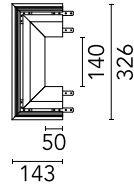

FLOS

08.8706.14 Black

Light Cut Mini Endcap. Channel 140 Installation

Designed by FLOS Architectural, 2013

Structural system in aluminium to integrate in plasterboard ceilings. It allows incorporation of projectors. Channel installation consists of 1 or 2 meter profiles, double inside and outside corners. It is possible to cut the profiles to any size.

Are you a professional and your project needs consulting and support?

[BOOK AN APPOINTMENT](#)

Main specifications

Mounting	Ceiling recessed
Environments	Indoor dry location

Physical

Colour	Black
Trim	No
Net weight (kg)	0.65